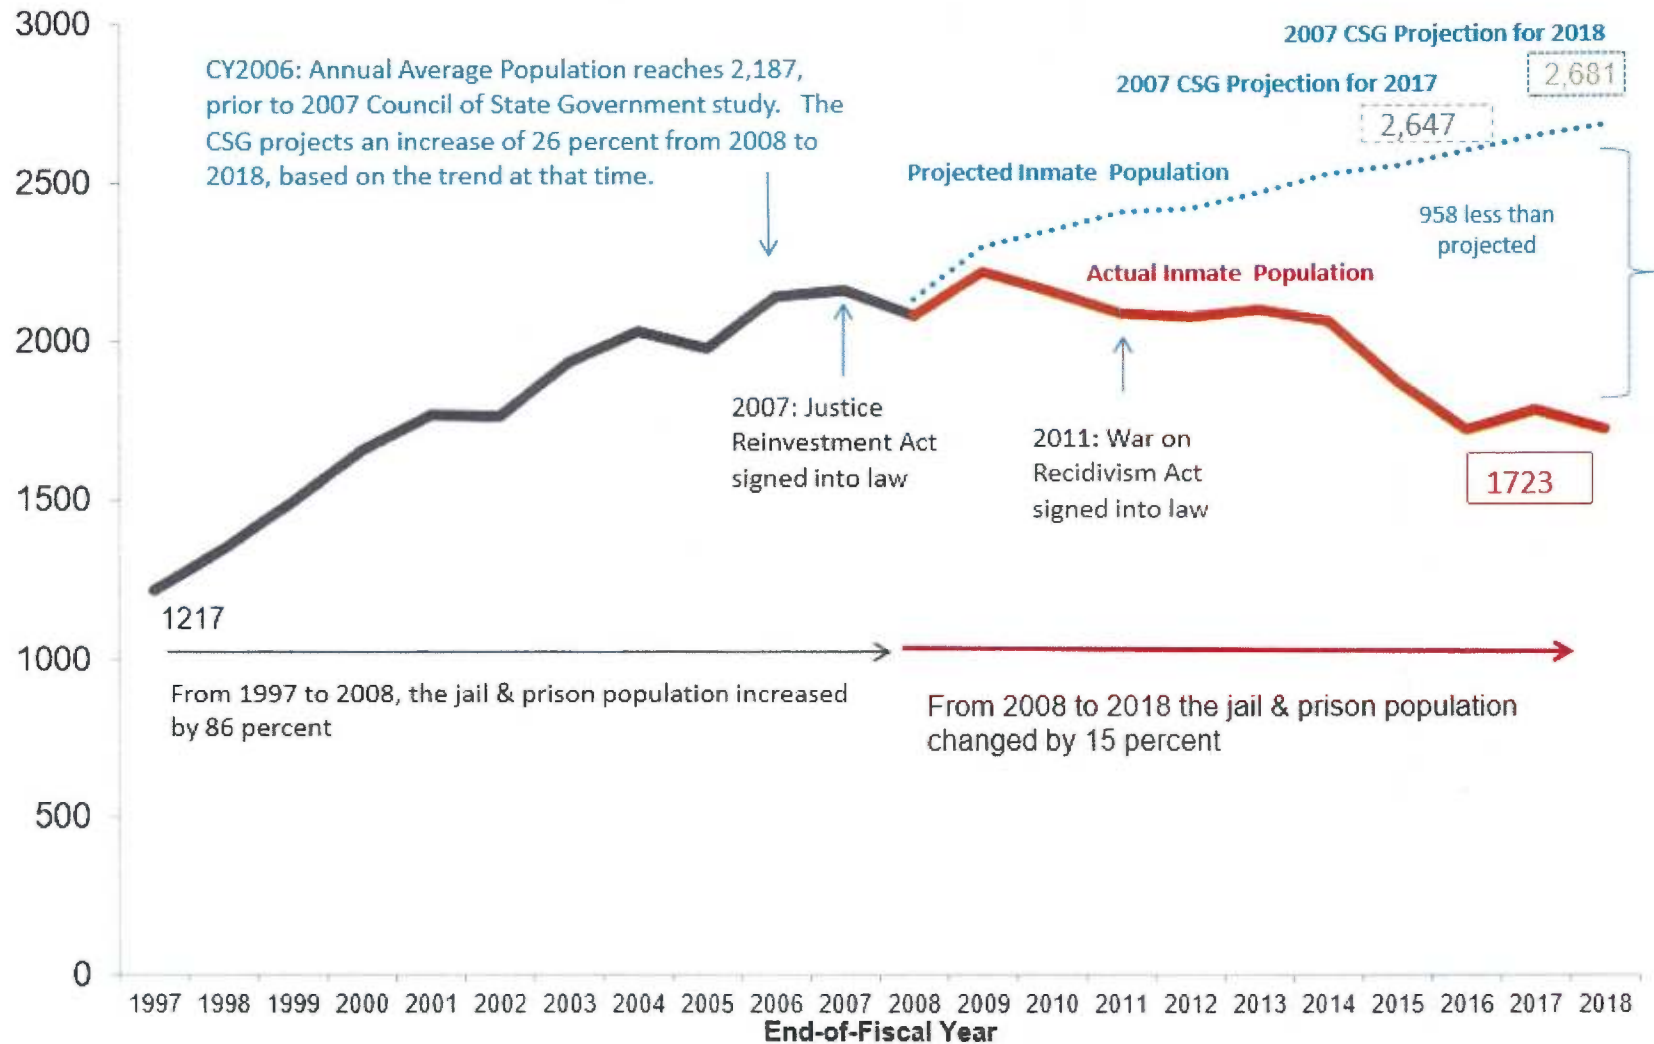

Vermont Corrections Population and Capacity

In 2007 the Council of States Government projected Vermont's inmate population would reach 2,681 by 2018. Instead, State efforts have resulted in there being more than 950 fewer than that projection. Though the number of offenders incarcerated has declined by 15% since 2008 that trend is not expected to continue.

Inmate Population (3-11-2019)	
In-State Male	1,367
Out-of-State Male	241
Total Male	1,608
Total Female	153
Total (3-11-2019)	1,761

Current Corrections Facility Capacity: The total number of available beds in Vermont's Correction systems ranges from 1500 to 1600 at any given time. Best practices require that the number of beds should exceed the expected population by 10%.

Current Bed Capacity Needs: With 1,761 inmates and a 10% margin of safety, Vermont's Corrections bed capacity should be roughly 1900 beds.

January 17, 2019 Incarcerated Population Analysis: The information in the tables below are from a point-in-time review of the incarcerated population on January 17, 2019.

Crime Type	Total Detained	Percent of Grand Total Detained	Total Sentenced	Percent of Grand Total Sentenced	Grand Total	Percent of Grand Total
01: Felony/Serious	231	14%	755	45%	986	59%
02: Felony/Person	25	1%	114	7%	139	8%
03: Felony/Property	47	3%	209	12%	256	15%
04: Felony/Drug	22	1%	73	4%	95	6%
05: Felony/MotorV	11	1%	45	3%	56	3%
06: Felony/Other	10	1%	25	1%	35	2%
07: Misdemeanor/Person	22	1%	38	2%	60	4%
08: Misdemeanor/Property	4	0%	12	1%	16	1%
09: Misdemeanor/Drug	2	0%	2	0%	4	0%
10: Misdemeanor/MotorV	3	0%	8	0%	11	1%
11: Misdemeanor/Other	3	0%	3	0%	6	0%
Unk/Interstate Compact	1	0%	9	1%	10	1%
Grand Total	381	23%	1293	77%	1674	100%

Incarcerated Population Statistics

77% of all inmates are sentenced
23% of all inmates are detained
82% of all inmates are held for the top three most serious crime groups; that's 1,381 inmates
6% of all inmates are held for misdemeanor crimes
1,567 of the total 1,674 inmates are held for the crimes in the 01 - 06 rows of the table.

Crimes of those incarcerated

61% of 231 detained inmates - SERIOUS FELONY
58% of 755 sentenced inmates - SERIOUS FELONY
6% of 22 detained - MISDEMEANOR PERSON
15% of all inmates - FELONY PROPERTY

Vermont Inmate Population

All years are census counts from June 30th at end of each fiscal year.